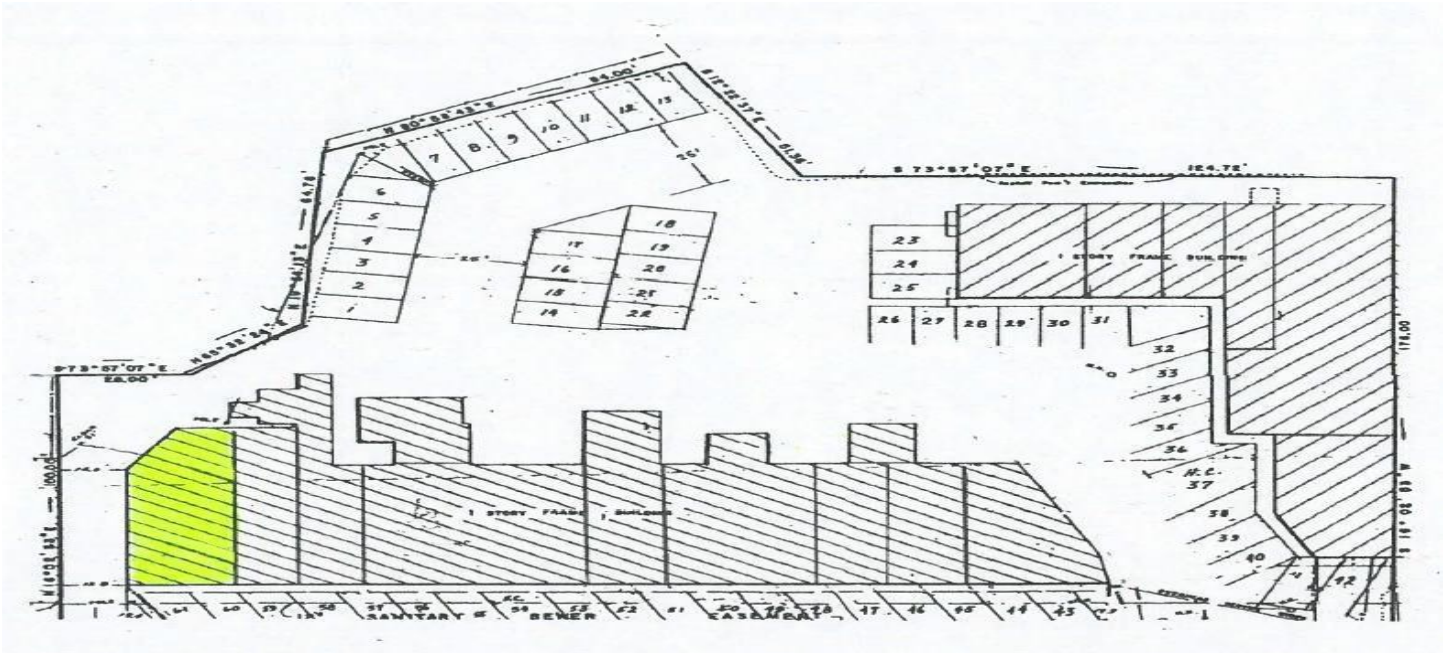

MORE DETAILS

Property Highlights

- End Cap
- Located directly across the street from Stop & Shop
- Heating: Hot air gas fired
- Central A/C
- Just off I-95 exit 18 on Post Road
- Private parking lot
- Walk to banks, restaurants, shops, pharmacy
- Asking Price \$35 psf NNN