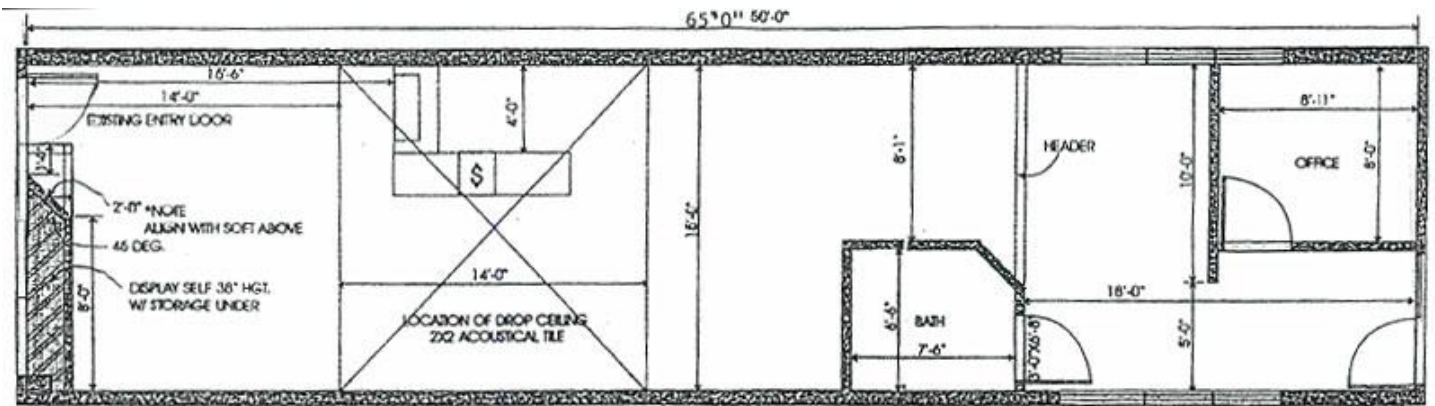

Bayberry Property Management & Leasing of CT, LLC
PO Box 320486, Fairfield, CT 06825

MORE DETAILS

Property Highlights

- Located directly across the street from Stop & Shop
- Heating: Hot air gas fired
- Central A/C
- Just off I-95 exit 18 on Post Road
- Private parking lot
- Walk to banks, restaurants, shops, pharmacy
- Asking Price \$35 psf NNN